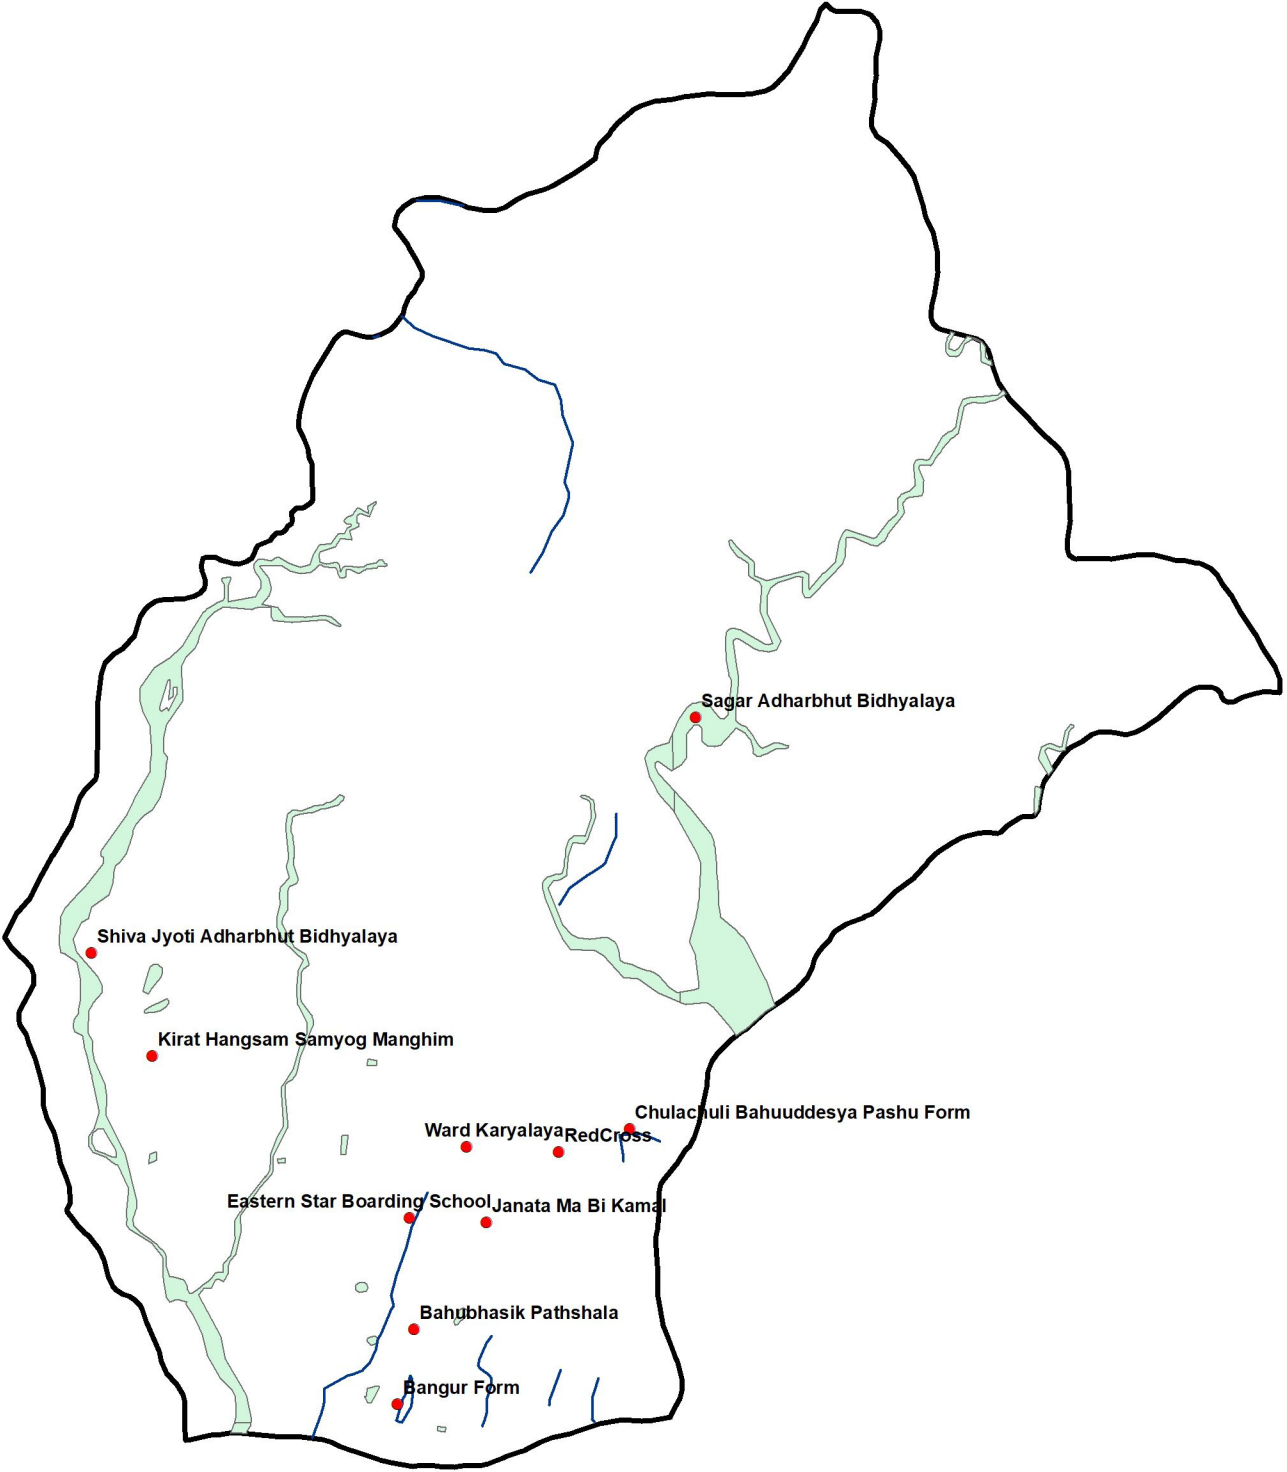

चुलाचुली गा .पा .वार्ड नं . १

Shiva Jyoti Adharbhut Bidhyalaya

Kirat Hangsam Samyog Manghim

Ward Karyalaya

Chulachuli Bahuuddesya Pashu Form

Eastern Star Boarding School

Janata Ma Bi Kamal

Bahubhasik Pathshala

Bangur Form

Sagar Adharbhut Bidhyalaya

Legend

- Points
- ROAD_DEPT_Local_trails_DD_WG1
- RiverFinal_Clip

1 inch = 0.83 Km

Mapped By:

Nabin

87°46'0"E 87°47'0"E 87°48'0"E 87°49'0"E

26°39'30"N 26°40'0"N 26°40'30"N 26°41'0"N 26°41'30"N 26°42'0"N 26°42'30"N 26°43'0"N 26°43'30"N 26°44'0"N

26°39'30"N 26°40'0"N 26°40'30"N 26°41'0"N 26°41'30"N 26°42'0"N 26°42'30"N 26°43'0"N 26°43'30"N